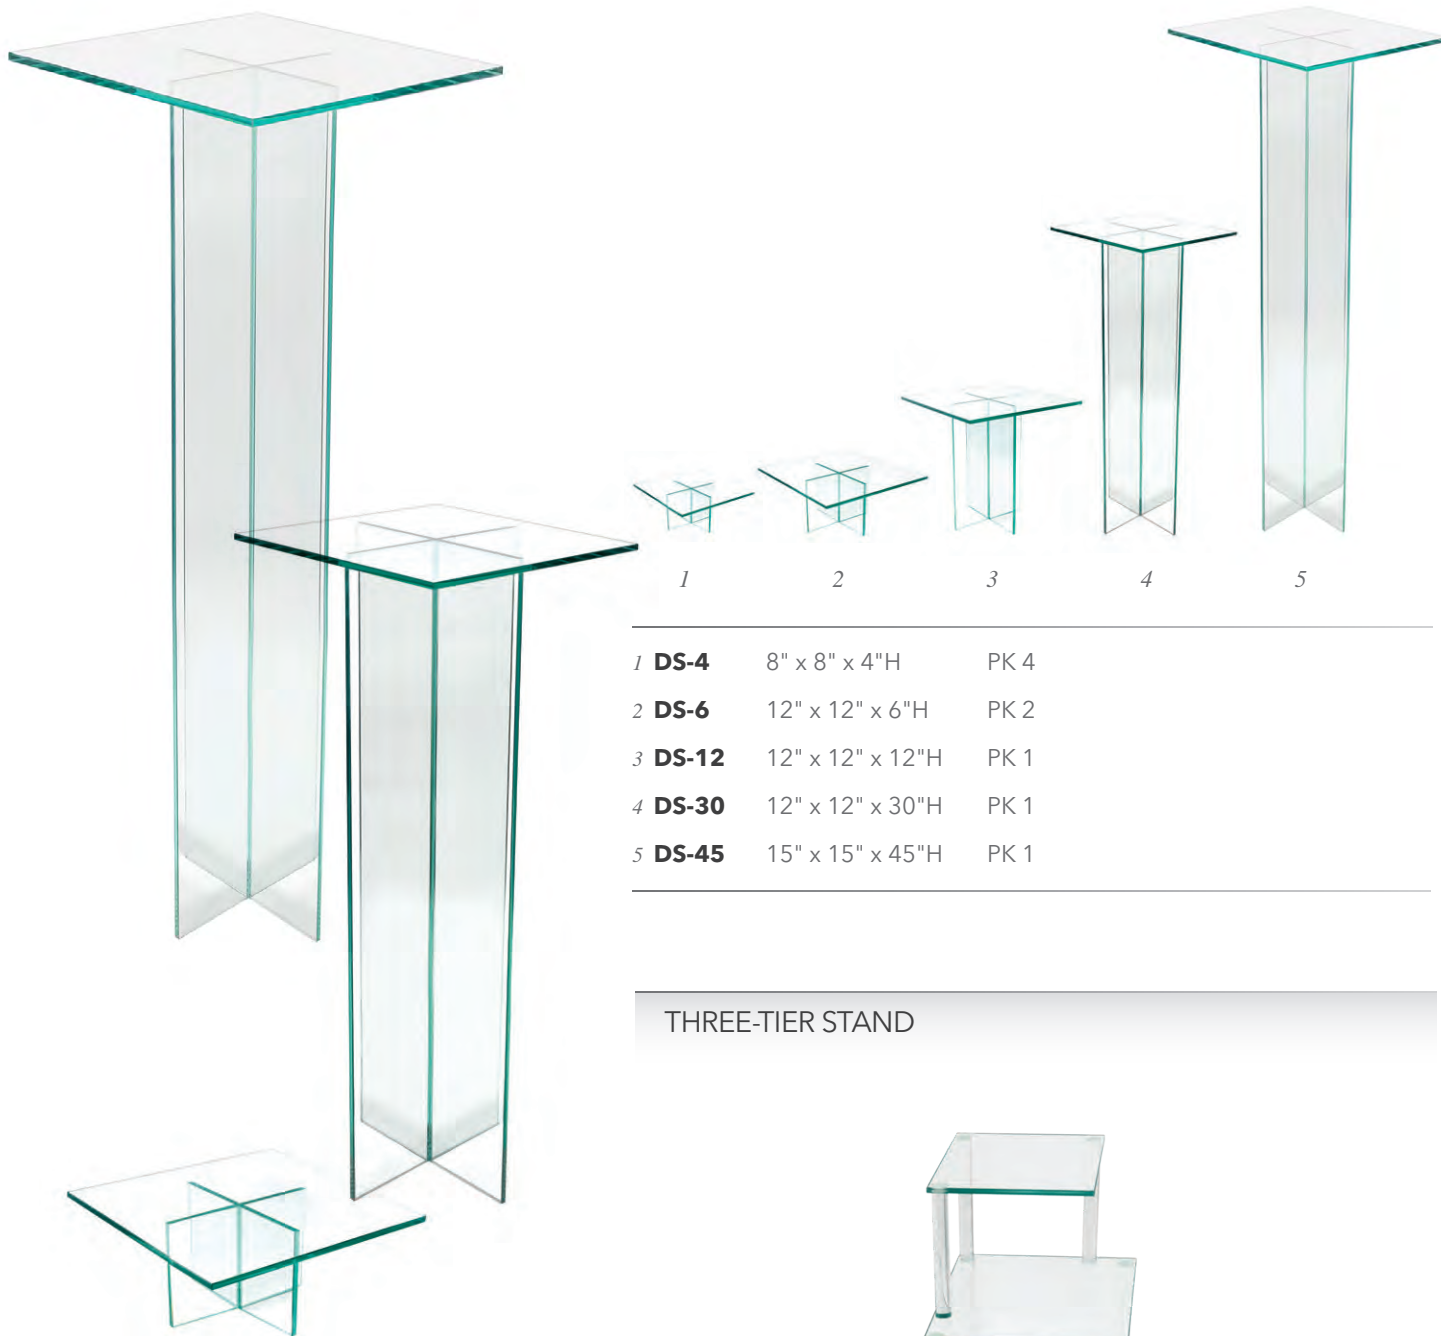

White

Gold

5 3/4" L x 2" Open PK 6

PEDESTALS & MIRRORS

PEDESTAL

PLATFORM

MIRROR

PLATE GLASS STANDS